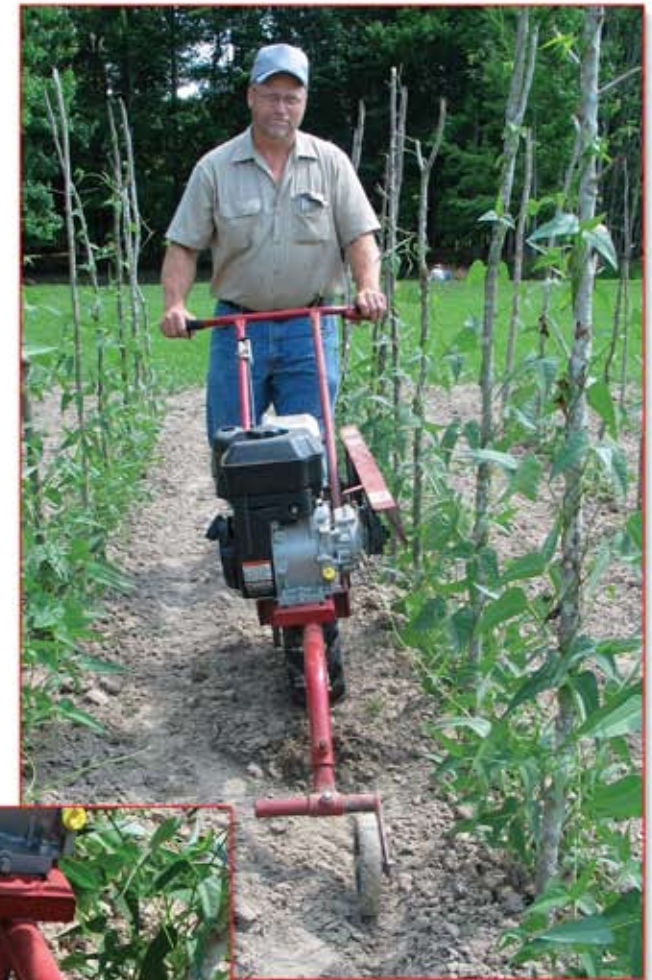

Plow Hoss

Model PH50B
Weight 162 lbs

8.25 Gross Torque
Briggs and Stratton Engine

12" Sweep

Turn Shovel

8" Furrower

14 gauge steel handles

Belt drive with
6 to 1 gear reduction

6-12 Sure Grip
Tractor wheels may be
filled with water for better traction

Plows like a mule without the kick!!

Maxim's Plow Hoss is a one wheel garden cultivator with a selection of plows - does everything a mule and plow used to do only faster. With all steel construction and simplicity of maintenance and operation, count on years of weed control. Additional accessories are available.