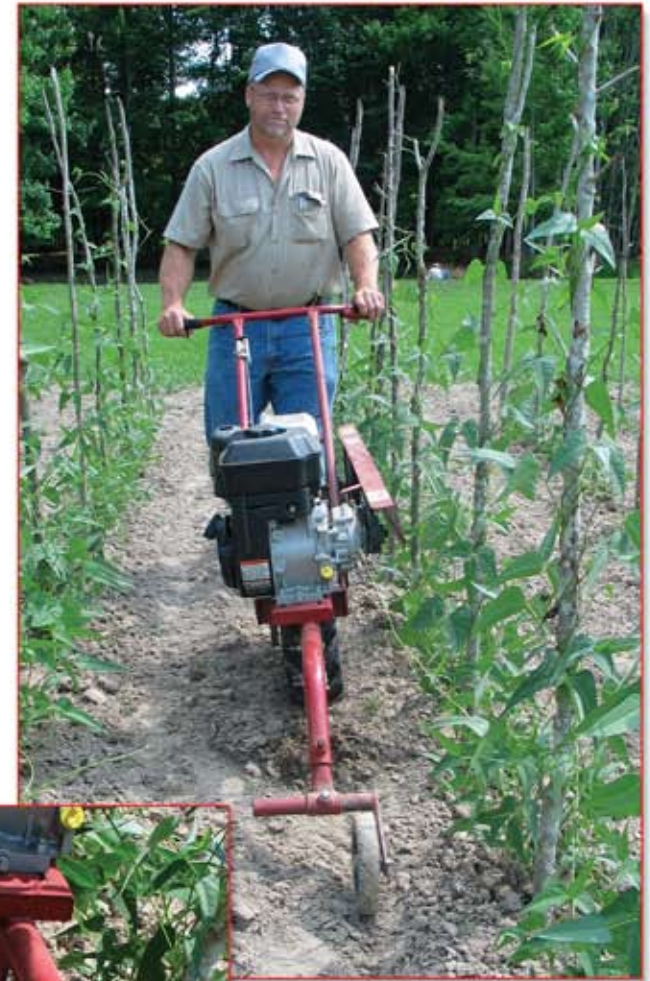

Plow Hoss

Model PH50B
Weight 162 lbs

8.25 Gross Torque
Briggs and Stratton Engine

12" Sweep

Turn Shovel

8" Furrower

14 gauge steel handles

Belt drive with
6 to 1 gear reduction

6-12 Sure Grip
Tractor wheels may be
filled with water for better traction

MADE IN THE USA

Plows like a mule without the kick!!

Maxim's Plow Hoss is a one wheel garden cultivator with a selection of plows - does everything a mule and plow used to do only faster. With all steel construction and simplicity of maintenance and operation, count on years of weed control. Additional accessories are available.